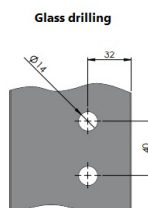

PRODUCT SHEET

Description:

Shower Hinge "Jaro" Up/Down, SS-Look, 90DG, Left, Wall/Glass ,6-8mm Glass Thickness, $\varnothing 14$ mm Drilling, All Brass Material,, Self closing from 45 DG, Hold Stop at 0 & 90 DG

Item number:

15.23.115-5

Units	Box	Carton	HS Code	Barcode
Pcs.	1	20	8302100090	
				5704866508117

SISO A/S

Mileparken 11
DK-2740 Skovlunde
Denmark
VAT: DK 24786013

Phone +45 45 830 900

www.siso.dk
siso@siso.dk

Danske Bank
Nytorv Branch
Copenhagen
SWIFT: DABADKKK

Account no.
4180 3112 112936
IBAN Account
DK7230003112112936