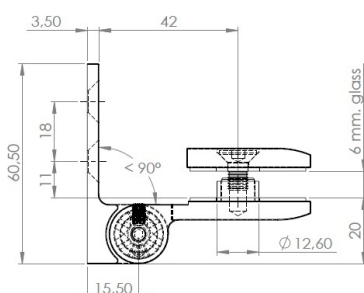

PRODUCT SHEET

Description:

Shower Hinge "Jaro" Up/Down, SS-Look, 90DG, Left, Wall/Glass ,6-8mm Glass Thickness, $\varnothing 14$ mm Drilling, All Brass Material,, Self closing from 45 DG, Hold Stop at 0 & 90 DG

Item number:

15.23.115-5

Units	Box	Carton	HS Code	Barcode
Pcs.	1	20	8302100090	
				5704866508117

SISO A/S

Mileparken 11
DK-2740 Skovlunde
Denmark
VAT: DK 24786013

Phone +45 45 830 900

www.siso.dk
siso@siso.dk