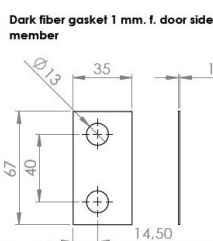

PRODUCT SHEET

Description:

Shower Hinge "Jaro" Up/Down, SS-Look, 90DG, Left, Wall/Glass ,6-8mm Glass Thickness, $\varnothing 14$ mm Drilling, All Brass Material,, Self closing from 45 DG, Hold Stop at 0 & 90 DG

Item number:

15.23.115-5

Units	Box	Carton	HS Code	Barcode
Pcs.	1	20	8302100090	
				5704866508117

SISO A/S

Mileparken 11
DK-2740 Skovlunde
Denmark
VAT: DK 24786013

Phone +45 45 830 900

www.siso.dk
siso@siso.dk

Danske Bank
Nytorv Branch
Copenhagen
SWIFT: DABADKKK

Account no.
4180 3112 112936
IBAN Account
DK7230003112112936