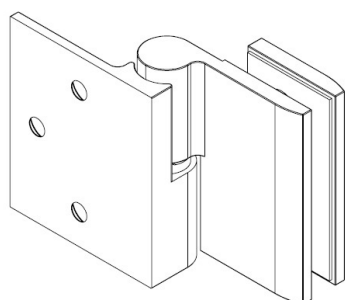

PRODUCT SHEET

Description:

Shower Hinge "Jaro" Up/Down, SS-Look, 90DG, Left, Wall/Glass ,6-8mm Glass Thickness, $\varnothing 14$ mm Drilling, All Brass Material,, Self closing from 45 DG, Hold Stop at 0 & 90 DG

Item number:

15.23.115-5

Units	Box	Carton	HS Code	Barcode
Pcs.	1	20	8302100090	
				5704866508117

SISO A/S

Mileparken 11
DK-2740 Skovlunde
Denmark
VAT: DK 24786013

Phone +45 45 830 900

www.siso.dk
siso@siso.dk

Danske Bank
Nytorv Branch
Copenhagen
SWIFT: DABADKKK

Account no.
4180 3112 112936
IBAN Account
DK7230003112112936