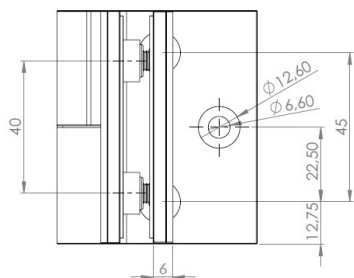

PRODUCT SHEET

Description:

Shower Hinge "Jaro" Up/Down, SS-Look, 90DG, Left, Wall/Glass ,6-8mm Glass Thickness, $\varnothing 14$ mm Drilling, All Brass Material,, Self closing from 45 DG, Hold Stop at 0 & 90 DG

Item number:

15.23.115-5

Units	Box	Carton	HS Code	Barcode
Pcs.	1	20	8302100090	
				5704866508117

SISO A/S

Mileparken 11
DK-2740 Skovlunde
Denmark
VAT: DK 24786013

Phone +45 45 830 900

www.siso.dk
siso@siso.dk