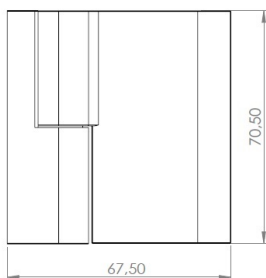

PRODUCT SHEET

Description:

Shower Hinge "Jaro" Up/Down, SS-Look, 90DG, Left, Wall/Glass ,6-8mm Glass Thickness, $\varnothing 14$ mm Drilling, All Brass Material,, Self closing from 45 DG, Hold Stop at 0 & 90 DG

Item number:

15.23.115-5

Units	Box	Carton	HS Code	Barcode
Pcs.	1	20	8302100090	
				5704866508117

SISO A/S

Mileparken 11
DK-2740 Skovlunde
Denmark
VAT: DK 24786013

Phone +45 45 830 900

www.siso.dk
siso@siso.dk